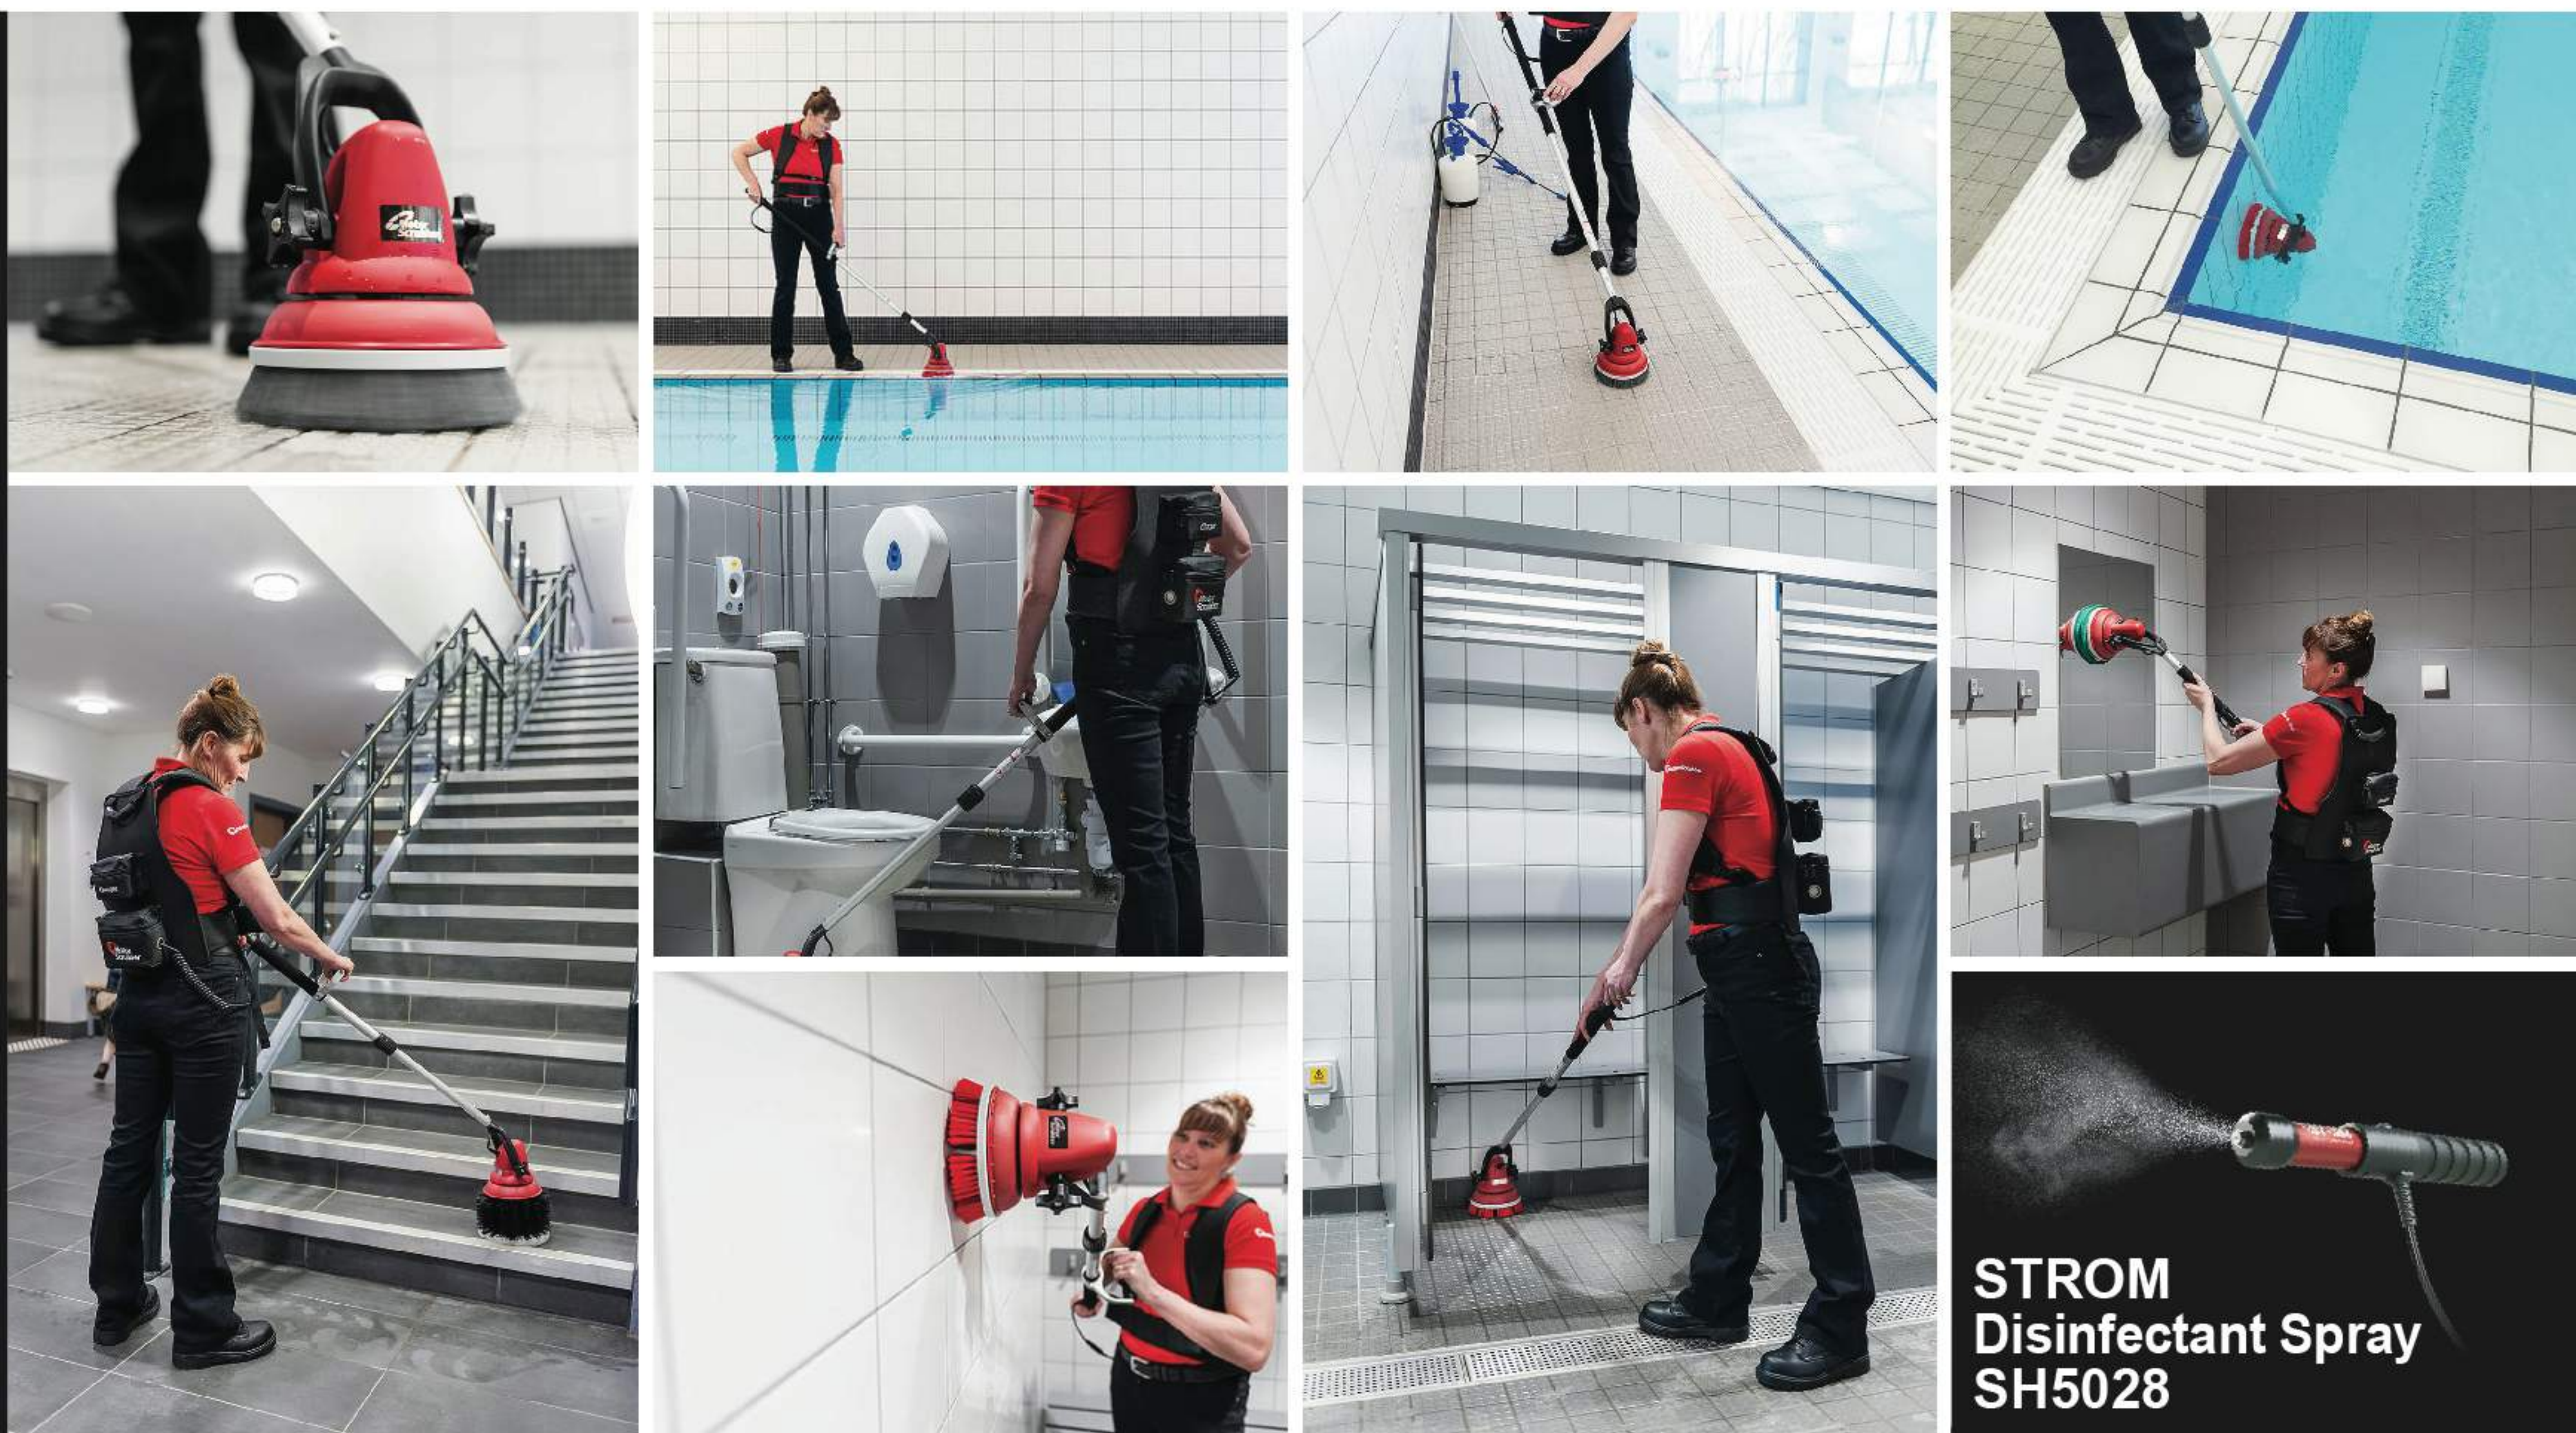

**K12**

**SH5018**

Tank 12-12 Gal 24 V  
Productivity - 20000  
Sqft hr. USA

**K16**

**SH5019**

Tank 16-16 Gal 24 V  
Productivity - 28000  
Sqft hr. USA

**M-TOR SCRUBBER**  
MADE IN THE UK  
MADE IN THE UK  
**SH5023 JET3**