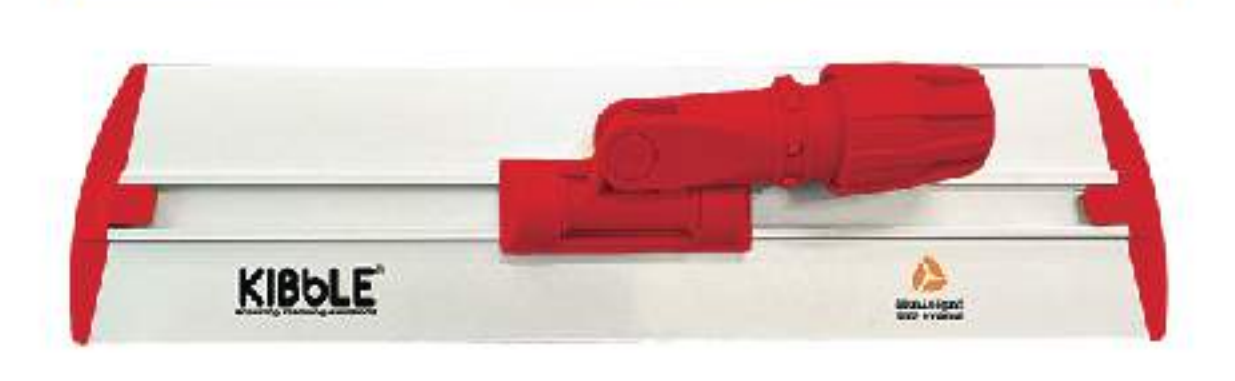

**SH2074** 55cm  
**SH2075** 45cm  
Floor Squeegee Double Blade  
Soft Rubber

**SH2054**  
Microfiber Mop 400 Grms  
Red-Blue-Green-Yellow

**SH2071**  
Aluminium Velcro  
Scrubbing Holder 25CM

**SH2029** 45cm  
**SH2051** 65cm  
Red Microfiber Refil  
Red-Blue