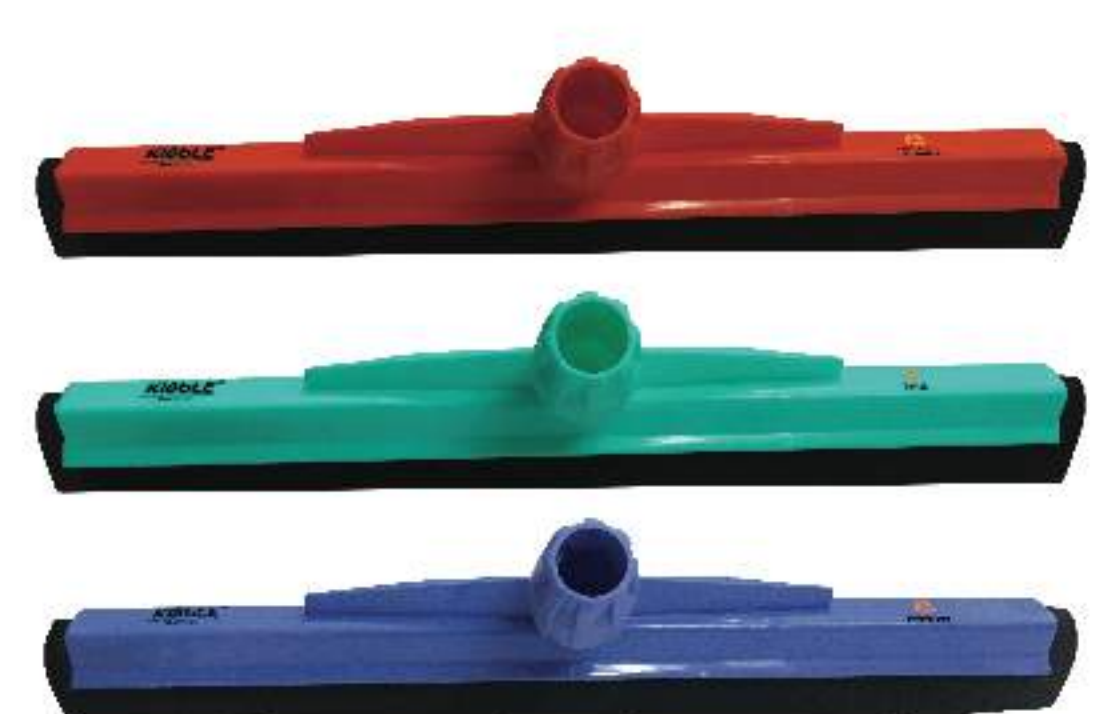

SH2060 - Kentucky Mop Holder
SH2061 - Alum Handle SIZE: 140CM.
22OD/1.25 MM Thickness